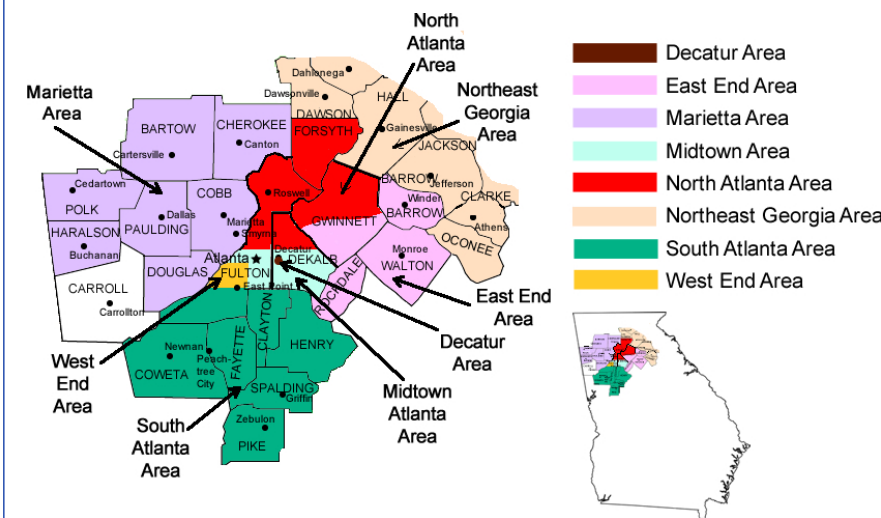

Meetings Weekly: 43

Georgia Regional Service Committee, P.O. Box 420615, Atlanta, GA 30342,
<http://grscna.com>